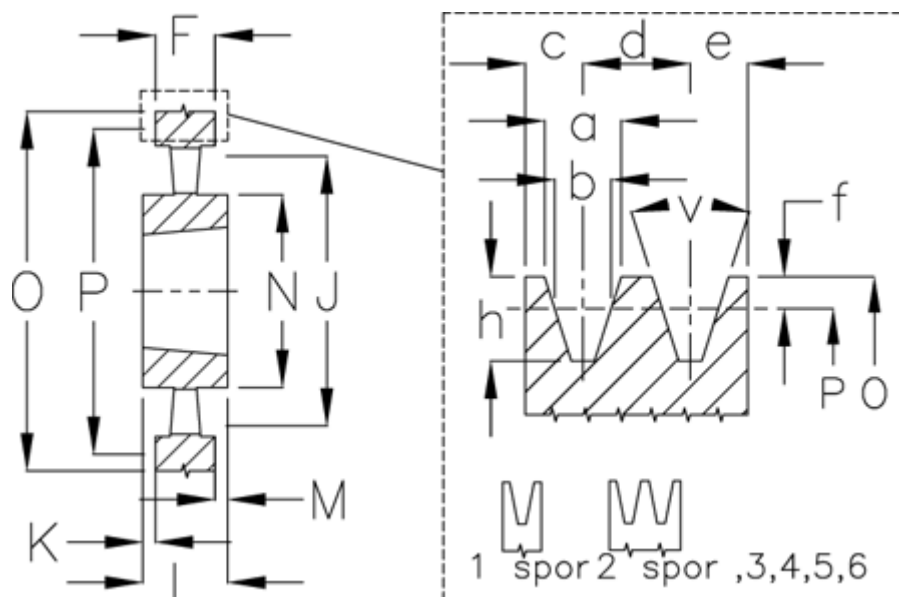

Article number: 604111125003

Description: V-belt pulley SPB 1250/3 TL4040

## Measures

a	= 16.3	For bush	= 4040	O	= 1257.0
b	= 14.0	h	= 17.5	P	= 1250
Bush $\zeta$ max	= 100	J	= 1204	Type	= SPB
c	= 12.5	K	= 19,5	v	= 38 grader
d	= 19.0	L	= 102		
e	= 12.5	m	= 19.5		
f	= 3.5	N	= 210		
F	= 63	Number of ribs	= 3		